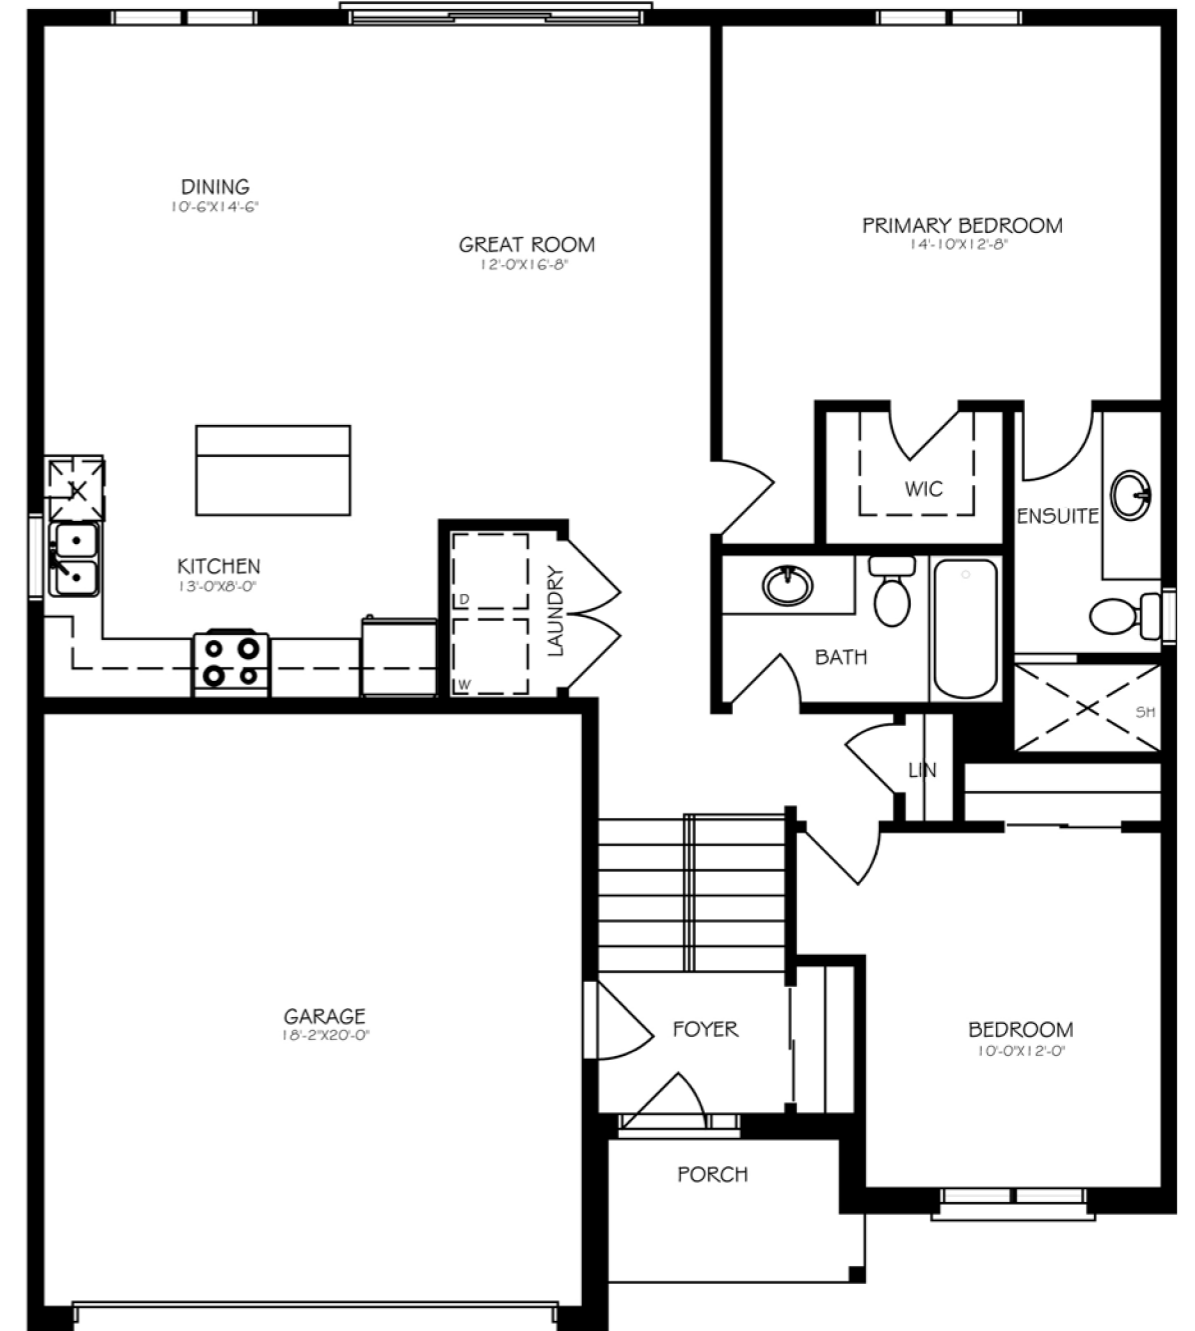

# RIVERSIDE RAISED

1 230 SF

BRAUER HOMES  
414 COUNTY ROAD 28  
BELLEVILLE, ON

ALL PLANS PROPERTY OF BRAUER HOMES

All illustrations are artist's concept. Materials, specifications, floor plans, terms and conditions are subject to change without notice. All floor plans are approximate dimensions. Actual usable floor space may vary from stated floor area. Models may be built as mirror image. E. & O.E.